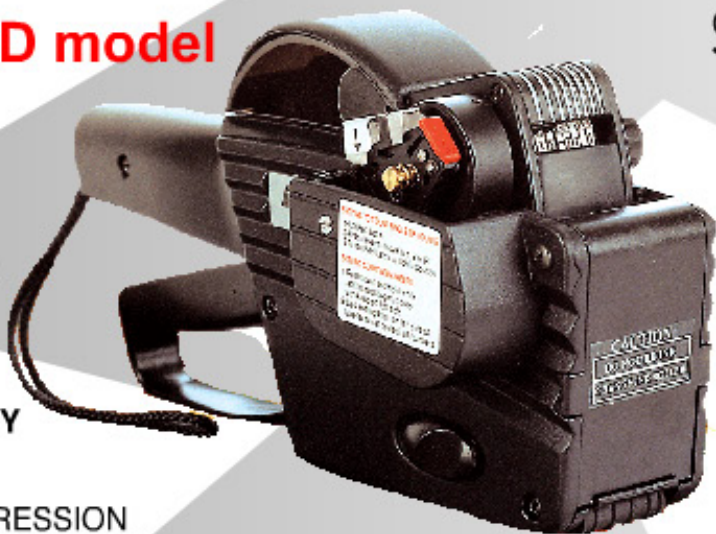

# STANDARD model

- ADVANCED **LOCKING SYSTEM** FOR DIFFERENT PROGRESSIONS EASY TO SET
- **NEW TECHNOLOGY** MAKES POSSIBLE SMOOTH AND ACCURATE PROGRESSION
- **ADVANCED DUST AND SHOCK RESISTANT PRINT HEAD**
- **SIZE SYMBOLS STANDARD** ON ALL MODELS
- **SPECIAL CUSTOMIZED BANDS** AVAILABLE
- WEAR RESISTANT **STEEL BRAKE** ASSURES CENTERING OF PRINT
- **SELF CONTROLLED INKING MECHANISM** ELIMINATES OVER INKING